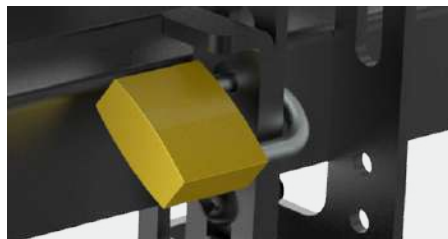

SVW01 46T

POP-OUT VIDEO WALL MOUNT

Universal & High Quality

**Perfect Alignment.
Effortless Access. Secure Mounting.**

Dimensions (mm)

Screen Size
37"-70"

VESA Compatible
Max. 400x400

Profile to wall
68-215mm/
2.7"-8.5"

Weight Capacity
45kg/99lbs

Screen Level
+3° - -3°

Anti-theft

Built-in Screen Level Adjustment
for seamless display alignment
and level

Anti-Theft Design
(require for a padlock)

Protects Displays
by removing the possibility of
accidental pop-outs via the plastic
locking pieces