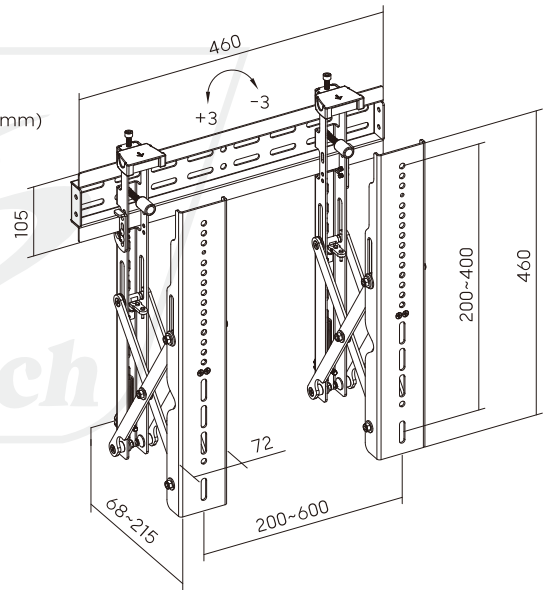

SVW01 46T

POP-OUT VIDEO WALL MOUNT

Universal & High Quality

**Perfect Alignment.
Effortless Access. Secure Mounting.**

Dimensions (mm)

Screen Size
37"-70"

VESA Compatible
Max. 400x400

Profile to wall
68-215mm/
2.7"-8.5"

Weight Capacity
45kg/99lbs

Screen Level
+3° - -3°

Anti-theft

Built-in Screen Level Adjustment
for seamless display alignment
and level

Anti-Theft Design
(require for a padlock)

Protects Displays
by removing the possibility of
accidental pop-outs via the plastic
locking pieces